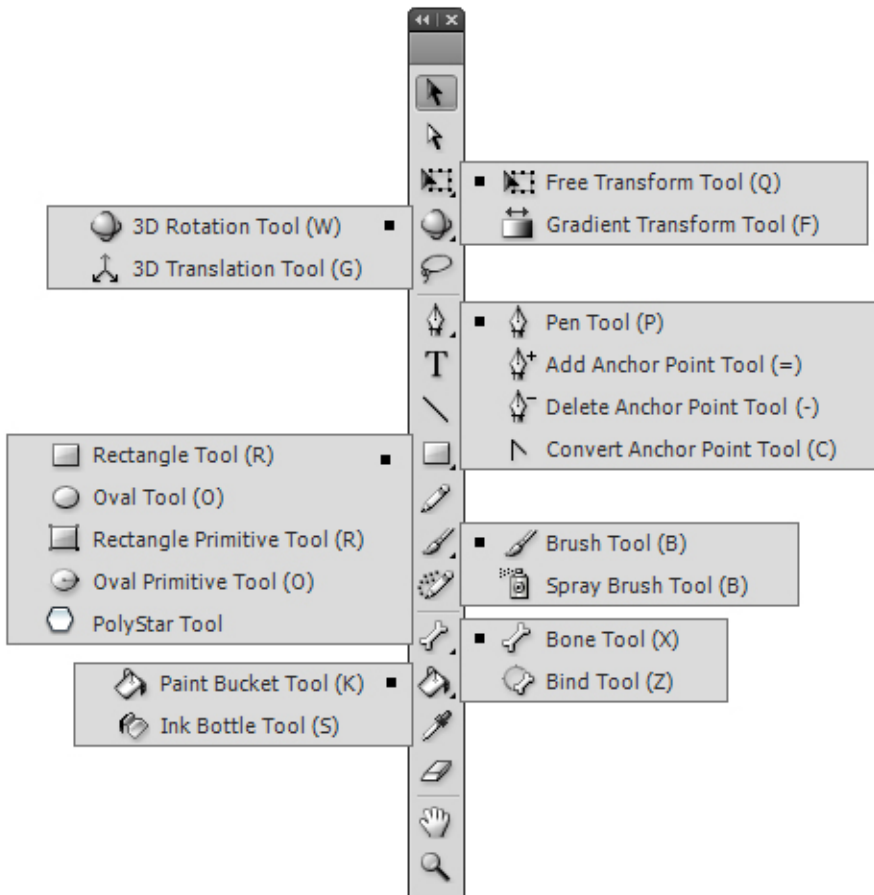

Adobe® Flash® CS4 PC Keyboard Shortcuts_{v2}

FL File Edit View Insert Modify Text Commands Control Debug Window Help

TOOLS

Arrow	V
Sub Select	A
Lasso	L
Free Transform	Q
Fill Transform	F
3D Translation Tool	G
3D Rotation Tool	W
Pen	P
Add Anchor Point	=
Delete Anchor Point	-
Convert Anchor Point	C
Text	T
Line	N
Oval	O
Rectangle	R
Oval Primitive	O
Rectangle Primitive	R
Pencil	Y
Brush	B
Spray Brush	B
Deco Tool	U
Bone Tool	X
Bind Tool	Z
Paint Bucket	K
Ink Bottle	S
Dropper	I
Eraser	E
Hand	H
Magnifier	M